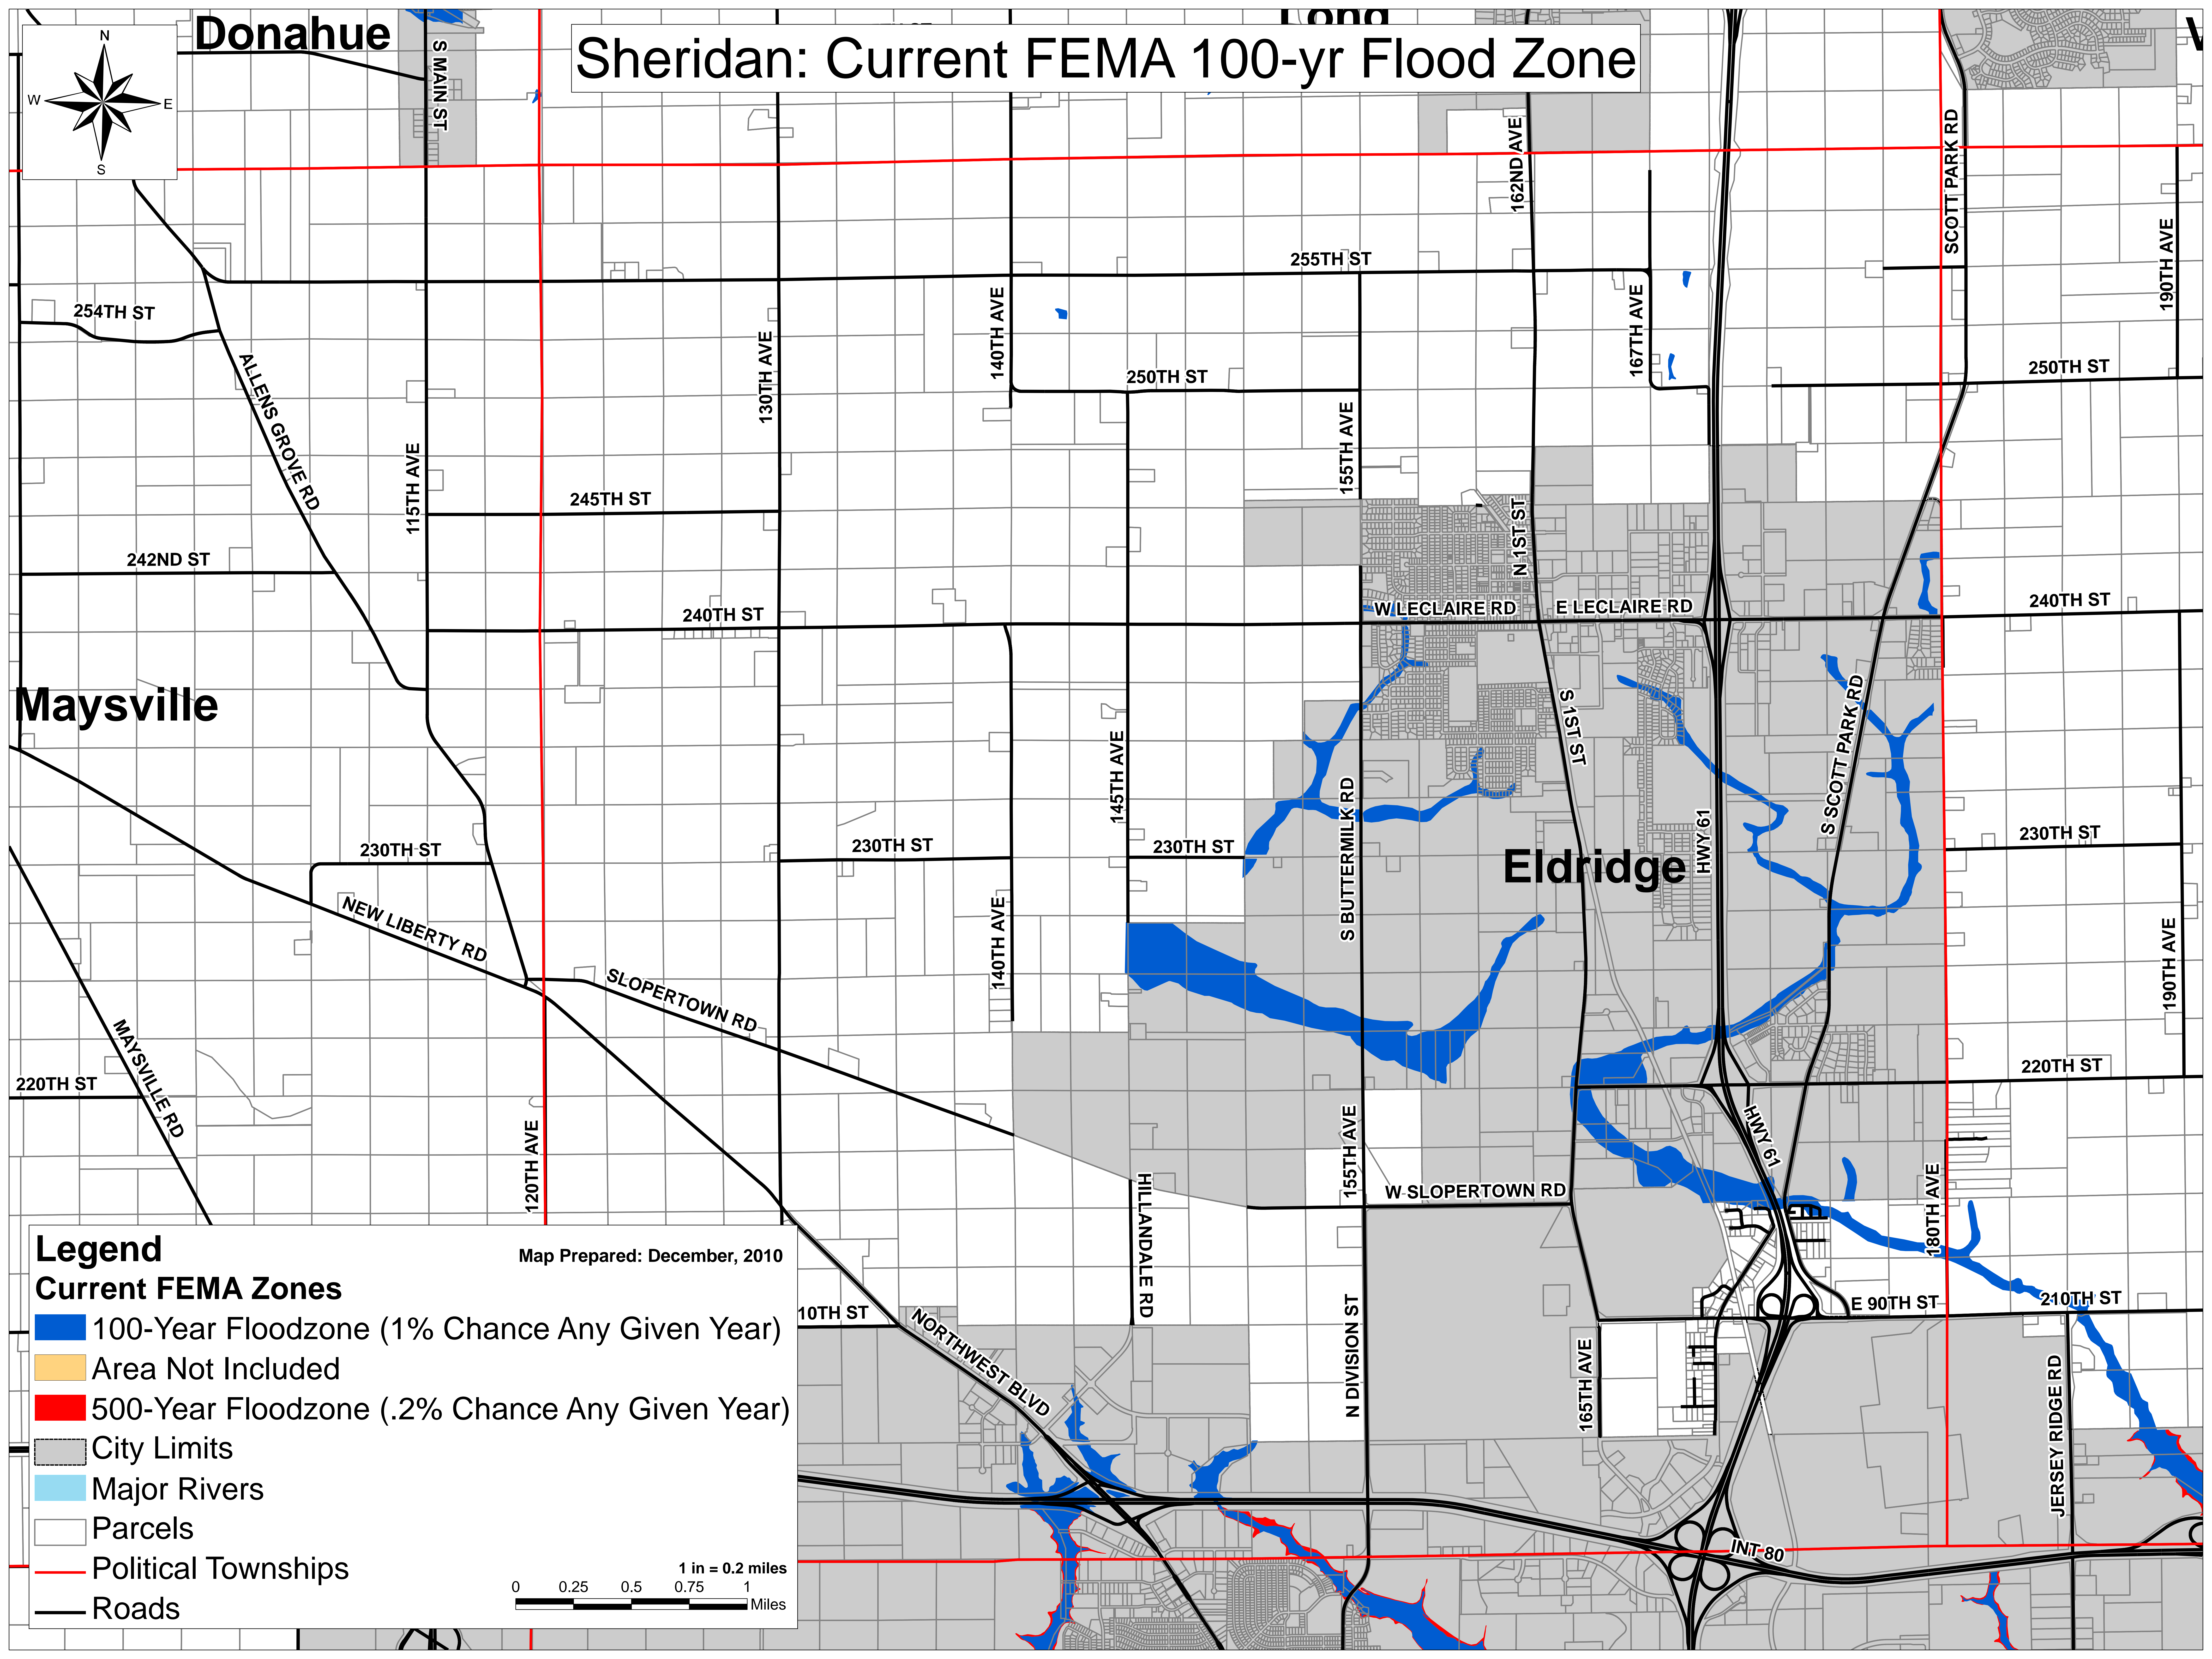

Sheridan: Current FEMA 100-yr Flood Zone

Legend

Current FEMA Zones

- 100-Year Floodzone (1% Chance Any Given Year)
- Area Not Included
- 500-Year Floodzone (.2% Chance Any Given Year)

City Limits

Major Rivers

Parcels

Political Townships

Roads

Map Prepared: December, 2010

1 in = 0.2 miles

0 0.25 0.5 0.75 1 Miles